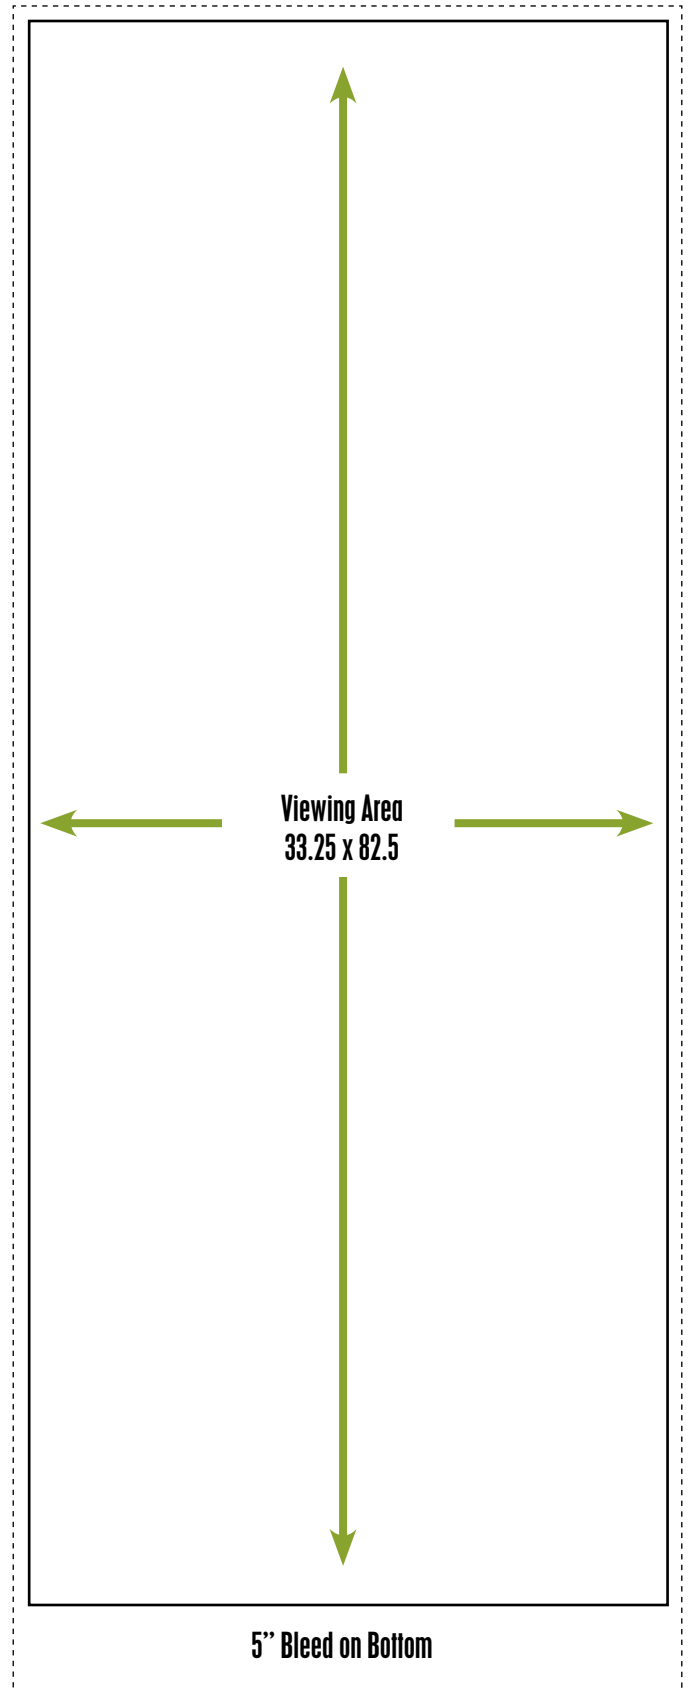

ROLL-UP BANNER SYSTEMS

Final file size including bleed should be:

33.75" x 87.25"

Final trim size (viewable area) should be:

33.25" x 82.5"

.25" Bleed on Top & Sides

Eco-Stewardship  Award Winners

bullfrogpowered